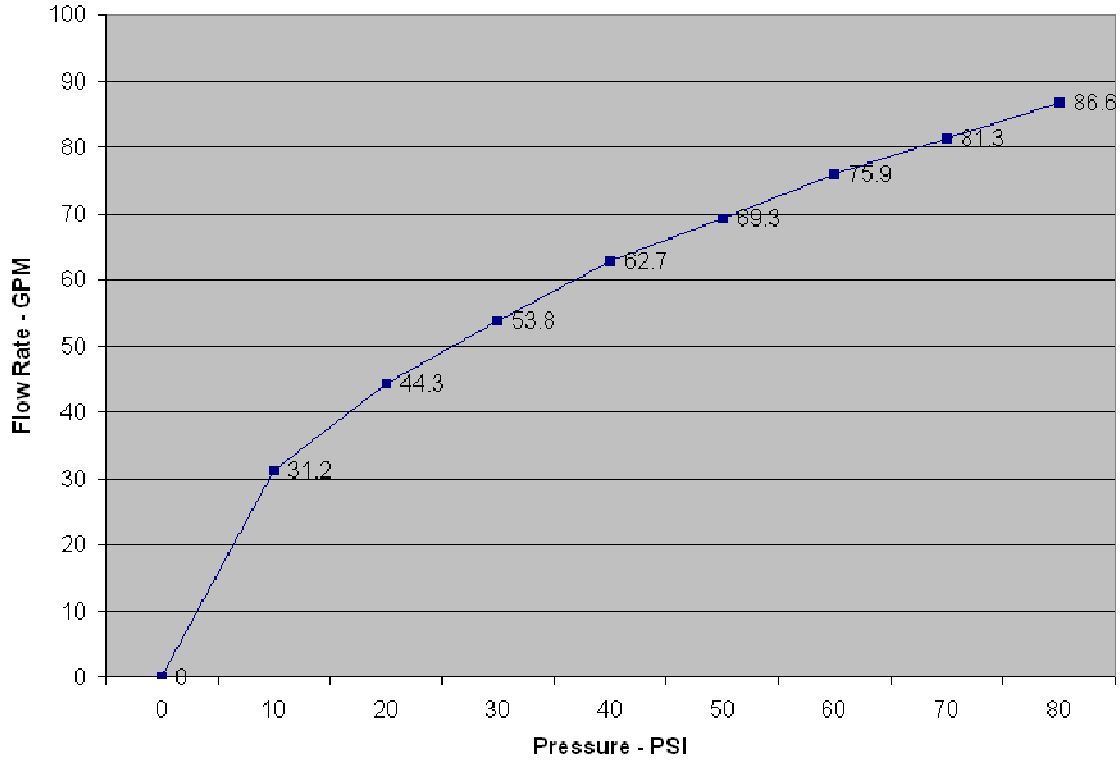

Hudson Valve 1" Flow Rate Chart

Hudson Valve 1/2" Flow Rate Chart